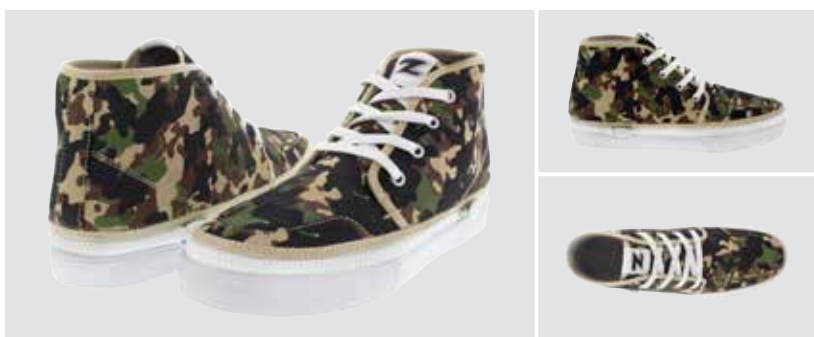

COVER
38.- Euros

DENIM BLUE
Sizes: 35-44

SNEAKER
80.- Euros

COVER
34.- Euros

GREAT WHITE
Sizes: 39-44

SNEAKER
80.- Euros

COVER
34.- Euros

MAVERICKS

SAND DOLLAR

Sizes: 39-44

SNEAKER
85.- Euros

COVER
38.- Euros

ARMY CAMO

Sizes: 36-44

SNEAKER
85.- Euros

COVER
38.- Euros