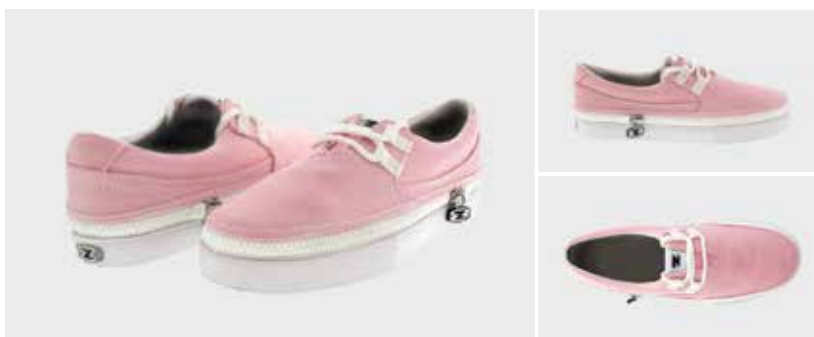

COVER
34.- Euros

EMERALD
Sizes: 36-40

SNEAKER
80.- Euros

COVER
34.- Euros

SUPERMODEL
Sizes: 36-40

SNEAKER
80.- Euros

COVER
34.- Euros

Hermosa is your phone blowing up with party invitations for this weekend? Can't decide if Tom, Bill or James will be your date on Friday to the beach bonfire? Trust us, at ZIPZ® we know it's tough being popular and the life of the party. Thank goodness for ZIPZ® Hermosa's. They will solve your trendsetting footwear style dilemmas easily so you can focus on the tough decisions; like telling Bill he's texting too much and you're going out **with Tom in-stead.**

Catalogue 2019 - 2020

ZIPZ®

HERMOSA

GRANBERRY

Sizes: 35-40

SNEAKER
70.- Euros

COVER
30.- Euros

EVERGREEN

Sizes: 37-39

SNEAKER
80.- Euros

COVER
34.- Euros

PUNK PINK

Sizes: 35-40

SNEAKER
80.- Euros

COVER
34.- Euros

SORBET