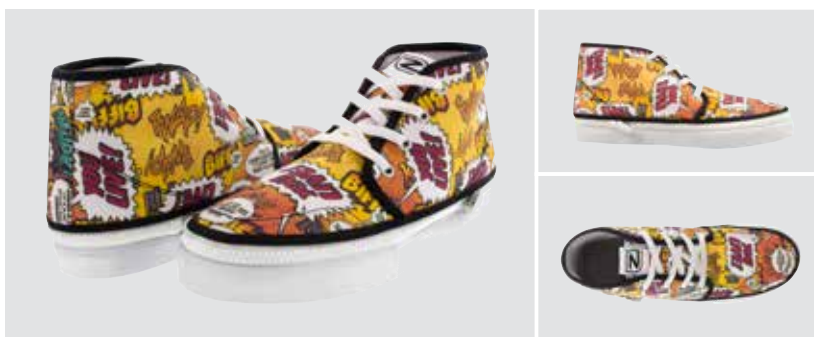

COVER
38.- Euros

DENIM BLUE
Sizes: 35-44

SNEAKER
80.- Euros

COVER
34.- Euros

GREAT WHITE
Sizes: 39-44

SNEAKER
80.- Euros

COVER
34.- Euros

MAVERICKS

SAND DOLLAR

Sizes: 39-44

SNEAKER
85.- Euros

COVER
38.- Euros

ARMY CAMO

Sizes: 36-44

SNEAKER
85.- Euros

COVER
38.- Euros

COMIXZ

Sizes: 36-44

SNEAKER
85.- Euros

COVER
38.- Euros

FLAMEZ

Sizes: 36-44

SNEAKER
85.- Euros

COVER
38.- Euros