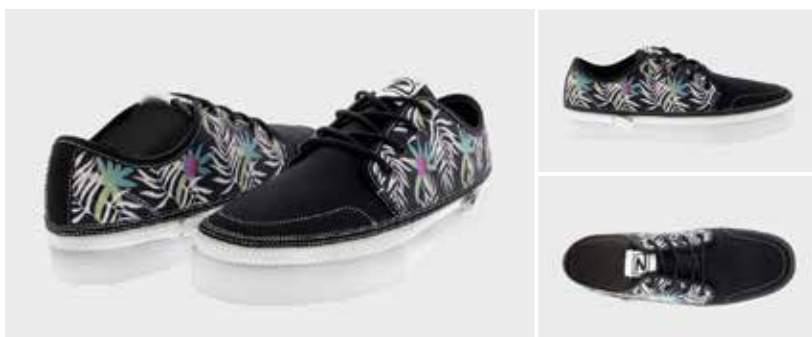

COVER
32.- Euros

MAGENTA
Sizes: 36-40

SNEAKER
75.- Euros

COVER
32.- Euros

WOODY
Sizes: 36-43

SNEAKER
75.- Euros

COVER
32.- Euros

KAHUNA
Sizes: 36-39, 43

SNEAKER
75.- Euros

COVER
32.- Euros

NEWPORT

VERTEX
Sizes: 36-42, 44

SNEAKER
75.- Euros

COVER
32.- Euros

LUMBERJACKZ
Sizes: 36-43

SNEAKER
75.- Euros