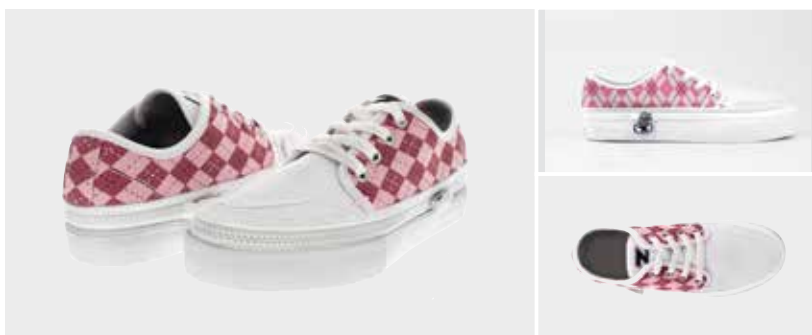

SNEAKER
75.- Euros

COVER
32.- Euros

NEWPORT

VERTEX
Sizes: 36-42, 44

SNEAKER
75.- Euros

COVER
32.- Euros

LUMBERJACKZ
Sizes: 36-43

SNEAKER
75.- Euros

COVER
32.- Euros

PINK ARGYLE
Sizes: 36-39

SNEAKER
75.- Euros

COVER
32.- Euros

LEOPARD
Sizes: 36-42

SNEAKER
75.- Euros

COVER
32.- Euros

NEWPORT