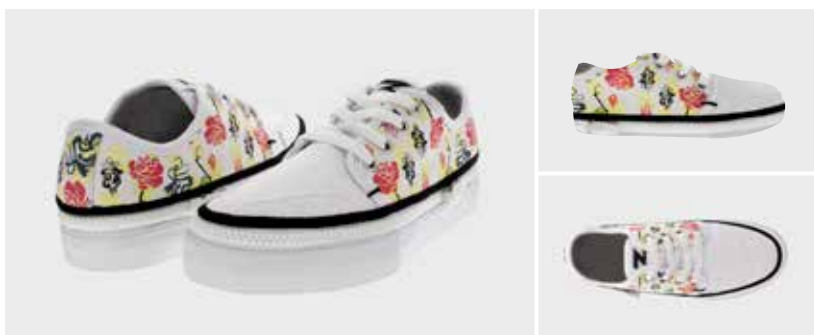

SNEAKER
75.- Euros

COVER
32.- Euros

NEWPORT

VERTEX
Sizes: 36-42, 44

SNEAKER
75.- Euros

COVER
32.- Euros

LUMBERJACKZ
Sizes: 36-43

SNEAKER
75.- Euros

COVER
32.- Euros

PINK ARGYLE
Sizes: 36-39

SNEAKER
75.- Euros

COVER
32.- Euros

LEOPARD
Sizes: 36-42

SNEAKER
75.- Euros

COVER
32.- Euros

NEWPORT

DRAGON ROZE

Sizes: 36-41

SNEAKER
75.- Euros

COVER
32.- Euros

POSEIDON

Sizes: 36-43

SNEAKER
75.- Euros

COVER
32.- Euros