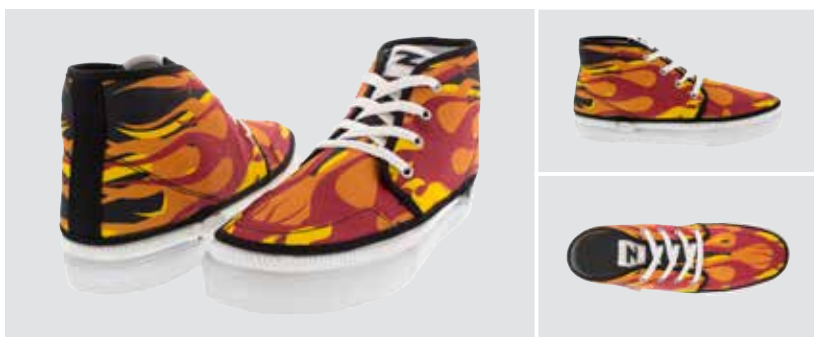

SAND DOLLAR

Sizes: 39-44

SNEAKER
85.- Euros

COVER
38.- Euros

ARMY CAMO

Sizes: 36-44

SNEAKER
85.- Euros

COVER
38.- Euros

COMIXZ

Sizes: 36-44

SNEAKER
85.- Euros

COVER
38.- Euros

FLAMEZ

Sizes: 36-44

SNEAKER
85.- Euros

COVER
38.- Euros