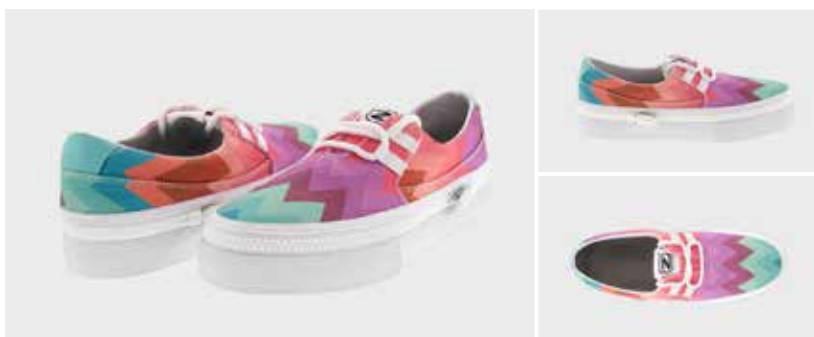

Sizes: 37-39

SNEAKER
80.- Euros

COVER
34.- Euros

PUNK PINK

Sizes: 35-40

SNEAKER
80.- Euros

COVER
34.- Euros

SORBET